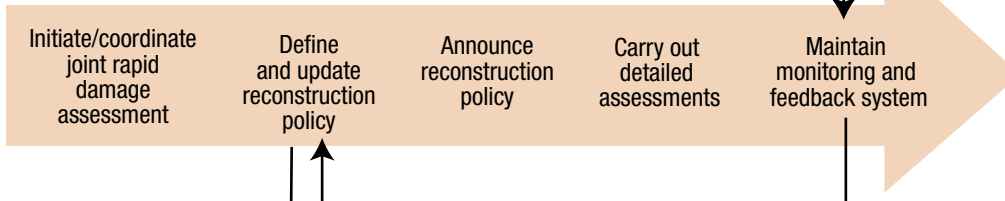

The Process of Response and Reconstruction

DISASTER EVENT

Initial Response (2 weeks)

Assessment and Policy Making (2 months)

Reconstruction (2+ years)

RECONSTRUCTION COMPLETE