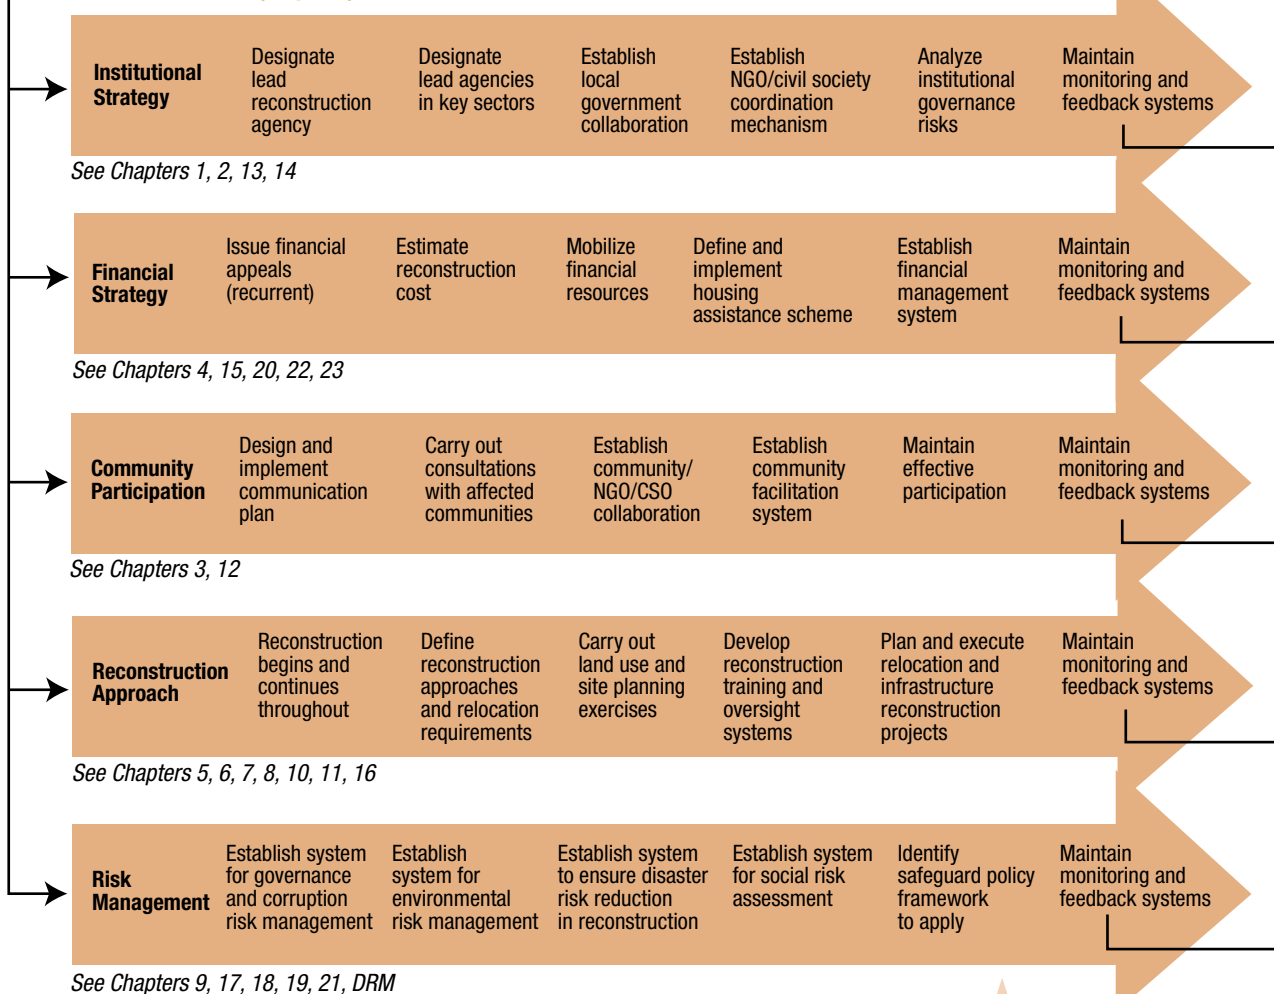

The Process of Response and Reconstruction

DISASTER EVENT

Initial Response (2 weeks)

Assessment and Policy Making (2 months)

Reconstruction (2+ years)

RECONSTRUCTION COMPLETE